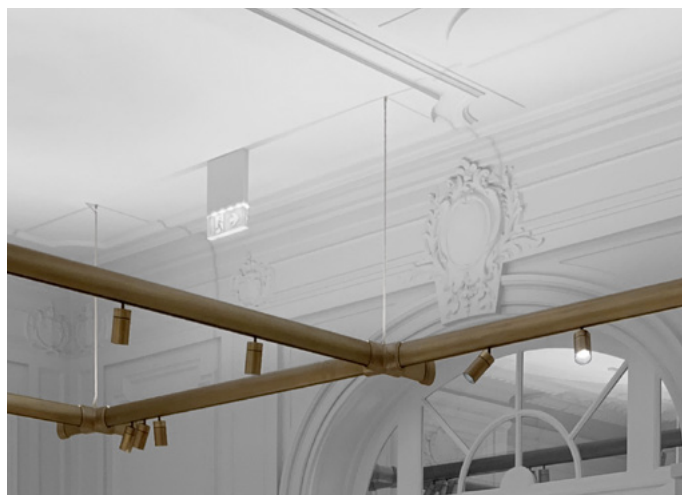

Credits: Gucci Bruxelles