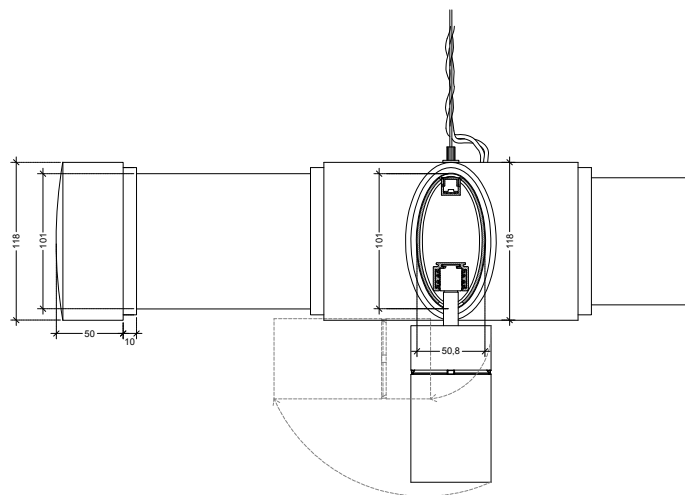

### Description

O Lighting System

O LED Source

## Lighting fixture description

Degree of protection IP/IK

IP20

Color / finish

Metal: antique brass or RAL powder-coated  
Acrylic: prismatic PMMA diffuser for diffuse light